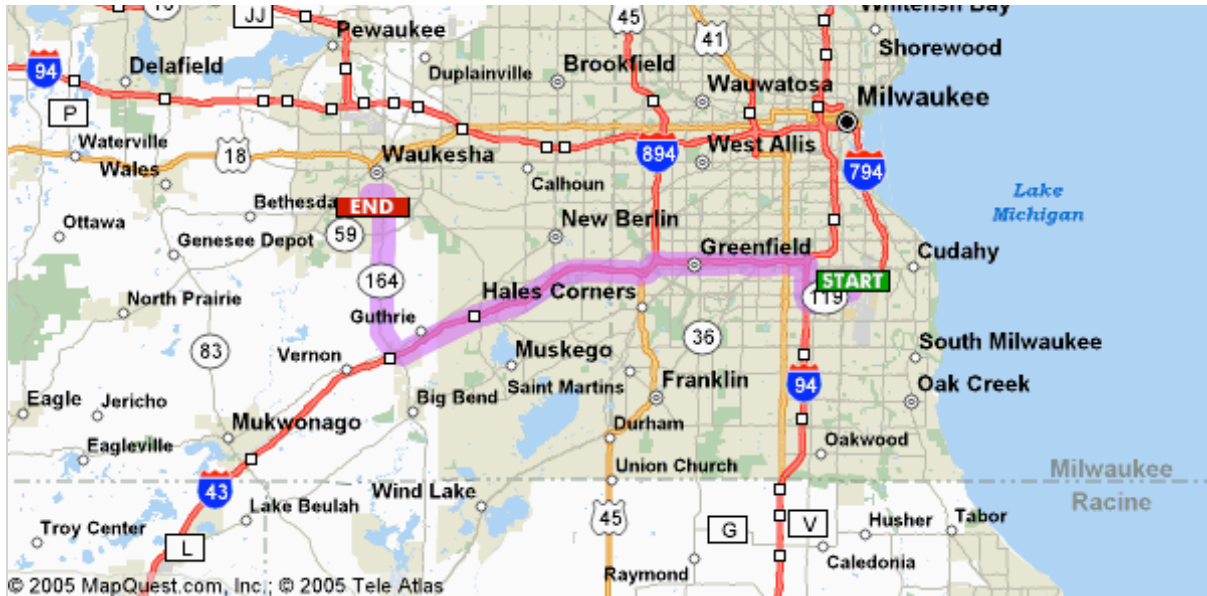

**Start:** General Mitchell International Airport (MKE): (414)747-5300  
5300 S Howell Ave, Milwaukee, WI 53207, US

**End:** 431 W Newhall Ave  
Waukesha, WI 53186-6017, US

**Notes:**

**We'll see you there.**  
CHOICE HOTELS INTERNATIONAL

Click for details and save.  
Book the Thanks for Traveling Rate.

**Directions**

**Distance**

**Total Est. Time:** 34 minutes      **Total Est. Distance:** 25.68 miles

- START
**1:** Start out going NORTH toward AIRPORT SPUR / WI-119 W.
0.2 miles
- WEST  
119
**2:** Take AIRPORT SPUR / WI-119 W.
1.6 miles
- WEST  
94
**3:** Merge onto I-94 W / US-41 N toward I-894 W / MILWAUKEE.
1.5 miles
- SOUTH  
43
**4:** Merge onto I-43 S via EXIT 316 on the LEFT toward MADISON / FOND DU LAC.
15.4 miles
- 50  
EXIT
**5:** Take the WI-164 exit- EXIT 50- toward WAUKESHA / BIG BEND.
0.2 miles
- NORTH  
164
**6:** Turn RIGHT onto BIG BEND DR / WI-164 N. Continue to follow WI-164 N.
4.7 miles
- ↑
**7:** WI-164 N becomes S EAST AVE.
1.5 miles
- ←
**8:** Turn LEFT onto W NEWHALL AVE.
0.4 miles
- END
**9:** End at **431 W Newhall Ave**  
Waukesha, WI 53186-6017, US

**Total Est. Time:** 34 minutes      **Total Est. Distance:** 25.68 miles

**Start:**  
**General Mitchell International Airport (MKE):** (414)747-5300  
 5300 S Howell Ave, Milwaukee, WI 53207, US

**End:**  
**431 W Newhall Ave**  
 Waukesha, WI 53186-6017, US