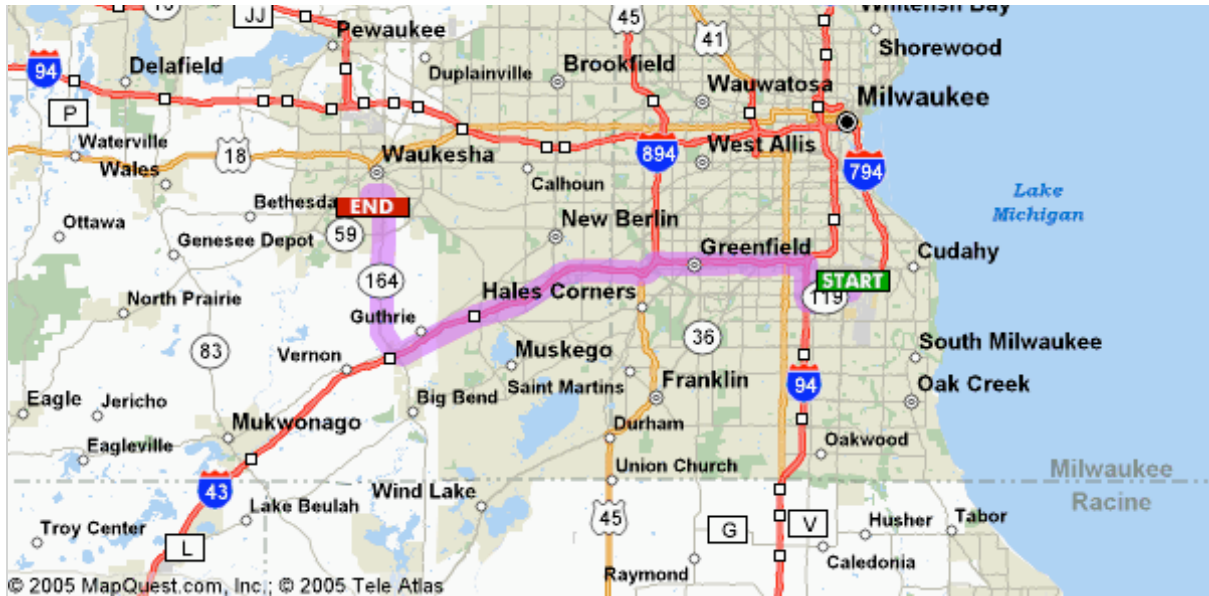

Directions

Distance

Total Est. Time: 34 minutes **Total Est. Distance:** 25.68 miles

- 

1: Start out going NORTH toward AIRPORT SPUR / WI-119 W.

0.2 miles
- 

2: Take AIRPORT SPUR / WI-119 W.

1.6 miles
- 

3: Merge onto I-94 W / US-41 N toward I-894 W / MILWAUKEE.

1.5 miles
- 

4: Merge onto I-43 S via EXIT 316 on the LEFT toward MADISON / FOND DU LAC.

15.4 miles
- 

5: Take the WI-164 exit- EXIT 50- toward WAUKESHA / BIG BEND.

0.2 miles
- 

6: Turn RIGHT onto BIG BEND DR / WI-164 N. Continue to follow WI-164 N.

4.7 miles
- 

7: WI-164 N becomes S EAST AVE.

1.5 miles
- 

8: Turn LEFT onto W NEWHALL AVE.

0.4 miles
- 

9: End at **431 W Newhall Ave**
Waukesha, WI 53186-6017, US

Total Est. Time: 34 minutes **Total Est. Distance:** 25.68 miles

Start:
General Mitchell International Airport (MKE): (414)747-5300
5300 S Howell Ave, Milwaukee, WI 53207, US

End:
431 W Newhall Ave
Waukesha, WI 53186-6017, US