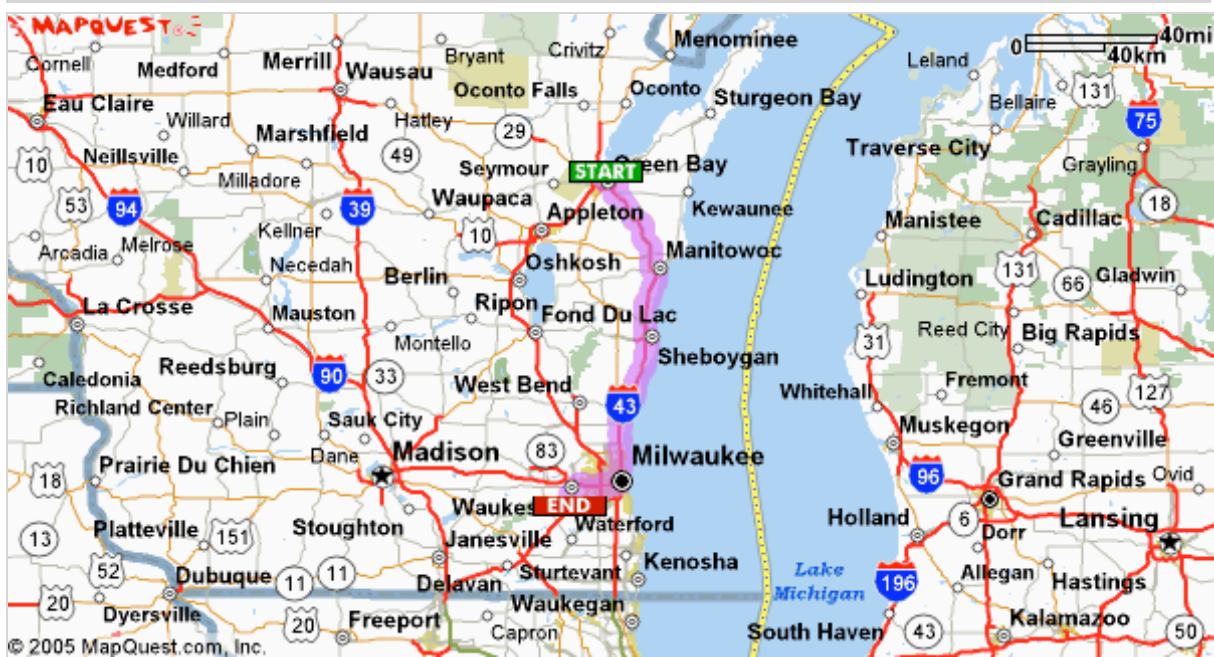

**Start:** Green Bay, WI US  
**End:** 1705 S Prairie Ave  
 Waukesha, WI 53189-7378, US

**Notes:**

Click for details  
and save.  
Book the Thanks  
for Traveling Rate.

**Directions**

**Distance**

**Total Est. Time:** 2 hours, 24 minutes      **Total Est. Distance:** 137.08 miles

- |  |   |             |
|--|---|-------------|
|  | <b>1:</b> Start out going EAST on US-141 / DOUSMAN ST toward N PEARL ST. Continue to follow US-141. | 0.6 miles   |
|  | <b>2:</b> Turn LEFT onto N MONROE AVE / WI-54 / WI-57. Continue to follow WI-54 E / WI-57 N.        | 0.4 miles   |
|  | <b>3:</b> Turn LEFT onto N WEBSTER AVE.   | 0.9 miles   |
|  | <b>4:</b> Merge onto I-43 S toward MILWAUKEE / HWY 54-57.   | 115.3 miles |
|  | <b>5:</b> Merge onto I-94 W via EXIT 72B toward MADISON.  | 12.4 miles  |
|  | <b>6:</b> Take the BARKER RD exit- EXIT 297- toward BLUE MOUND RD / WI-164 / US-18 / CR-Y.          | 0.1 miles   |
|  | <b>7:</b> Merge onto US-18 W / E MORELAND BLVD toward WAUKESHA.                                     | 2.1 miles   |
|  | <b>8:</b> Turn SLIGHT LEFT onto WI-164 S.   | 2.8 miles   |
|  | <b>9:</b> Turn SLIGHT RIGHT onto E SUNSET DR.   | 1.8 miles   |
|  | <b>10:</b> Turn LEFT onto S PRAIRIE AVE.  | 0.2 miles   |
|  | <b>11:</b> End at <b>1705 S Prairie Ave</b><br>Waukesha, WI 53189-7378, US                          |             |

**Total Est. Time:** 2 hours, 24 minutes  
miles

**Total Est. Distance:** 137.08

**Start:**  
Green Bay, WI US

**End:**  
1705 S Prairie Ave  
Waukesha, WI 53189-7378, US

These directions are informational only. No representation is made or warranty given as to their content, road conditions or route usability or expeditiousness. User assumes all risk of use. MapQuest and its suppliers assume no responsibility for any loss or delay resulting from such use.