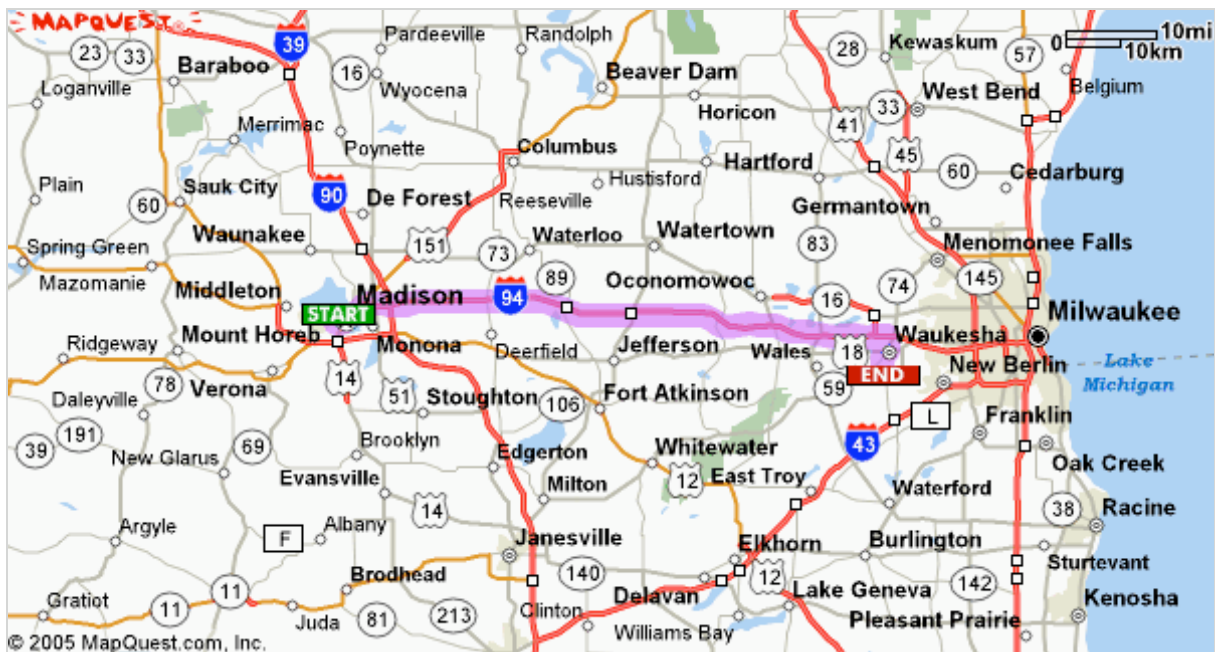

**Start:** Madison, WI US  
**End:** 431 W Newhall Ave  
 Waukesha, WI 53186-6017, US

**Notes:**

Click for details  
and save.  
Book the Thanks  
for Traveling Rate.

**Directions**

**Distance**

**Total Est. Time:** 1 hour, 15 minutes      **Total Est. Distance:** 65.56 miles

- 1:** Start out going WEST on UNIVERSITY AVE toward N BROOKS ST. <0.1 miles
- 2:** Turn LEFT onto N BROOKS ST. <0.1 miles
- 3:** Turn LEFT onto W JOHNSON ST. 1.2 miles
- 4:** Turn RIGHT onto N BLAIR ST. 0.2 miles
- 5:** Turn LEFT onto US-151 N / E WASHINGTON AVE. 2.7 miles
- 6:** Merge onto WI-30 E toward MILWAUKEE / I-94 E / COMMERCIAL AV / I-90 E. 3.2 miles
- 7:** WI-30 E becomes I-94 E. 53.8 miles
- 8:** Take the CR-J S / WI-164 N exit- EXIT 294- toward WAUKESHA / PEWAUKEE. 0.3 miles
- 9:** Turn RIGHT onto CR-J S / PEWAUKEE RD. Continue to follow PEWAUKEE RD. 2.0 miles
- 10:** Turn SLIGHT RIGHT onto US-18 W / E NORTH ST. Continue to follow E NORTH ST. 0.8 miles
- 11:** E NORTH ST becomes WISCONSIN AVE. 0.1 miles

 **12:** Turn RIGHT onto N WEST AVE. 0.6 miles

 **13:** Turn LEFT onto W NEWHALL AVE. <0.1 miles

 **14:** End at **431 W Newhall Ave**  
Waukesha, WI 53186-6017, US

**Total Est. Time:** 1 hour, 15 minutes    **Total Est. Distance:** 65.56 miles

**Start:**  
Madison, WI US

**End:**  
**431 W Newhall Ave**  
Waukesha, WI 53186-6017, US

These directions are informational only. No representation is made or warranty given as to their content, road conditions or route usability or expeditiousness. User assumes all risk of use. MapQuest and its suppliers assume no